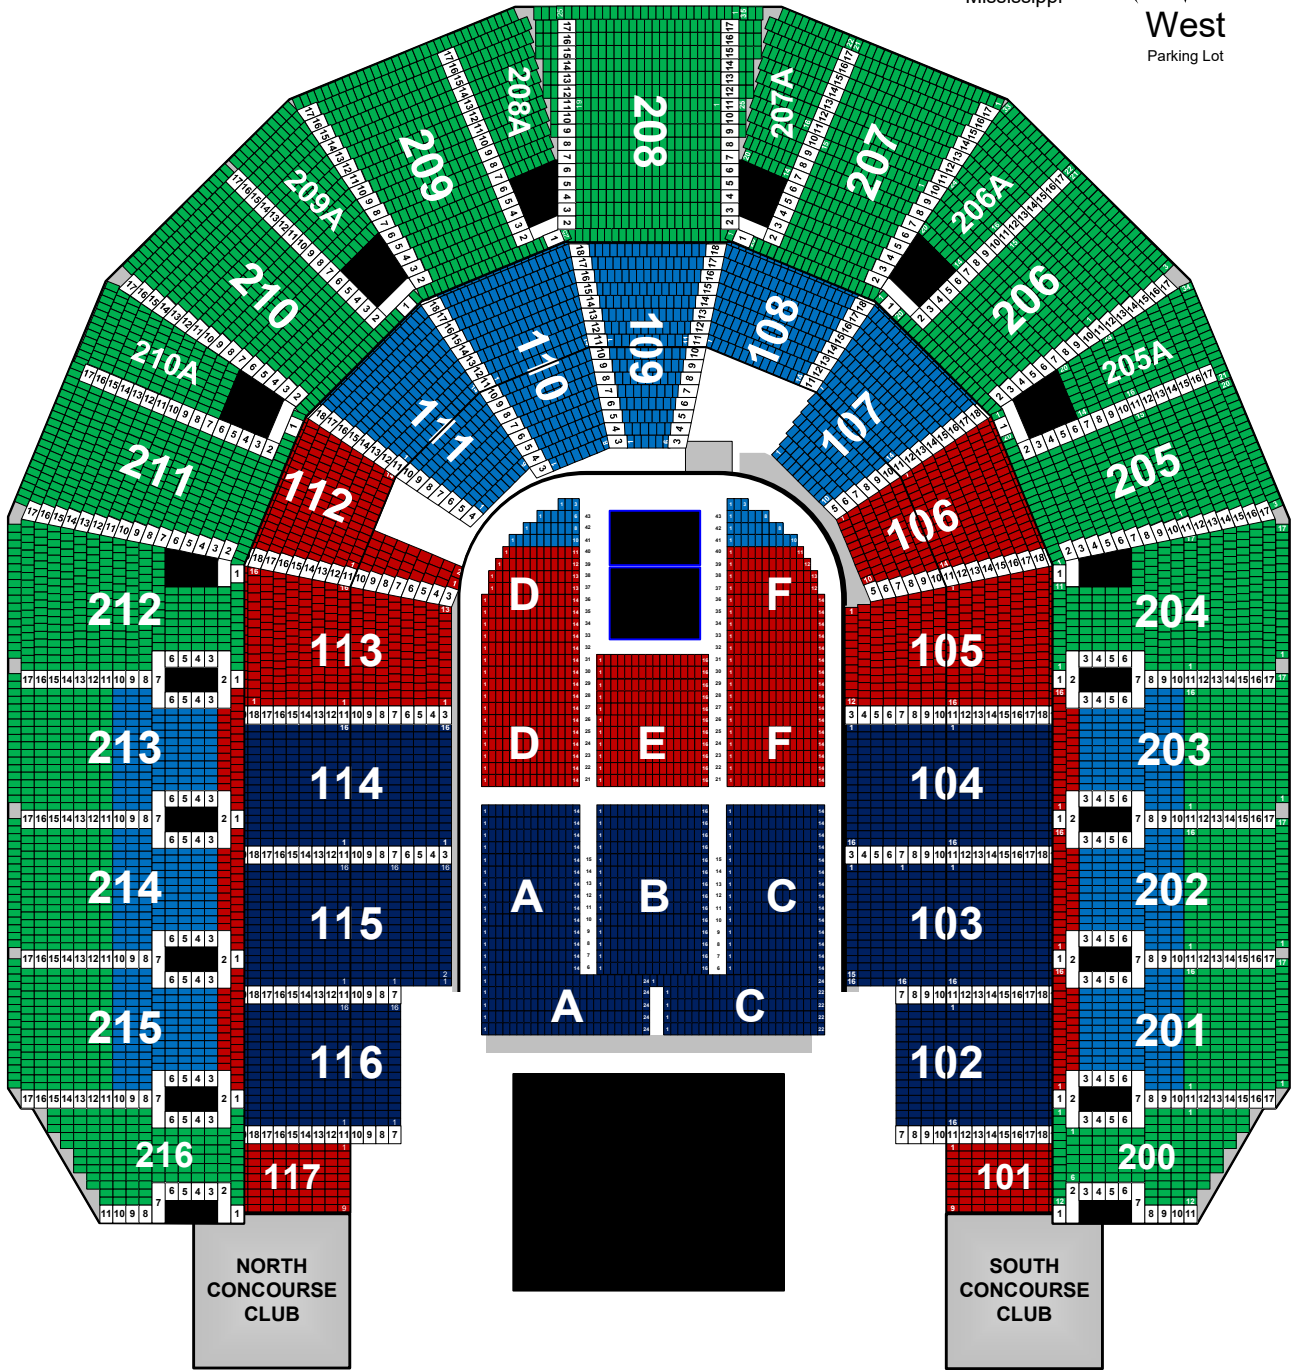

80 FEET							
10'	20'	30'	40'	50'	60'	70'	80'

# Matchbox Twenty

Rescheduled  
from  
August 23, 2020

Saturday  
June 18, 2022  
7:30 pm

- \$85.00**
- \$63.00**
- \$47.00**
- \$35.00**