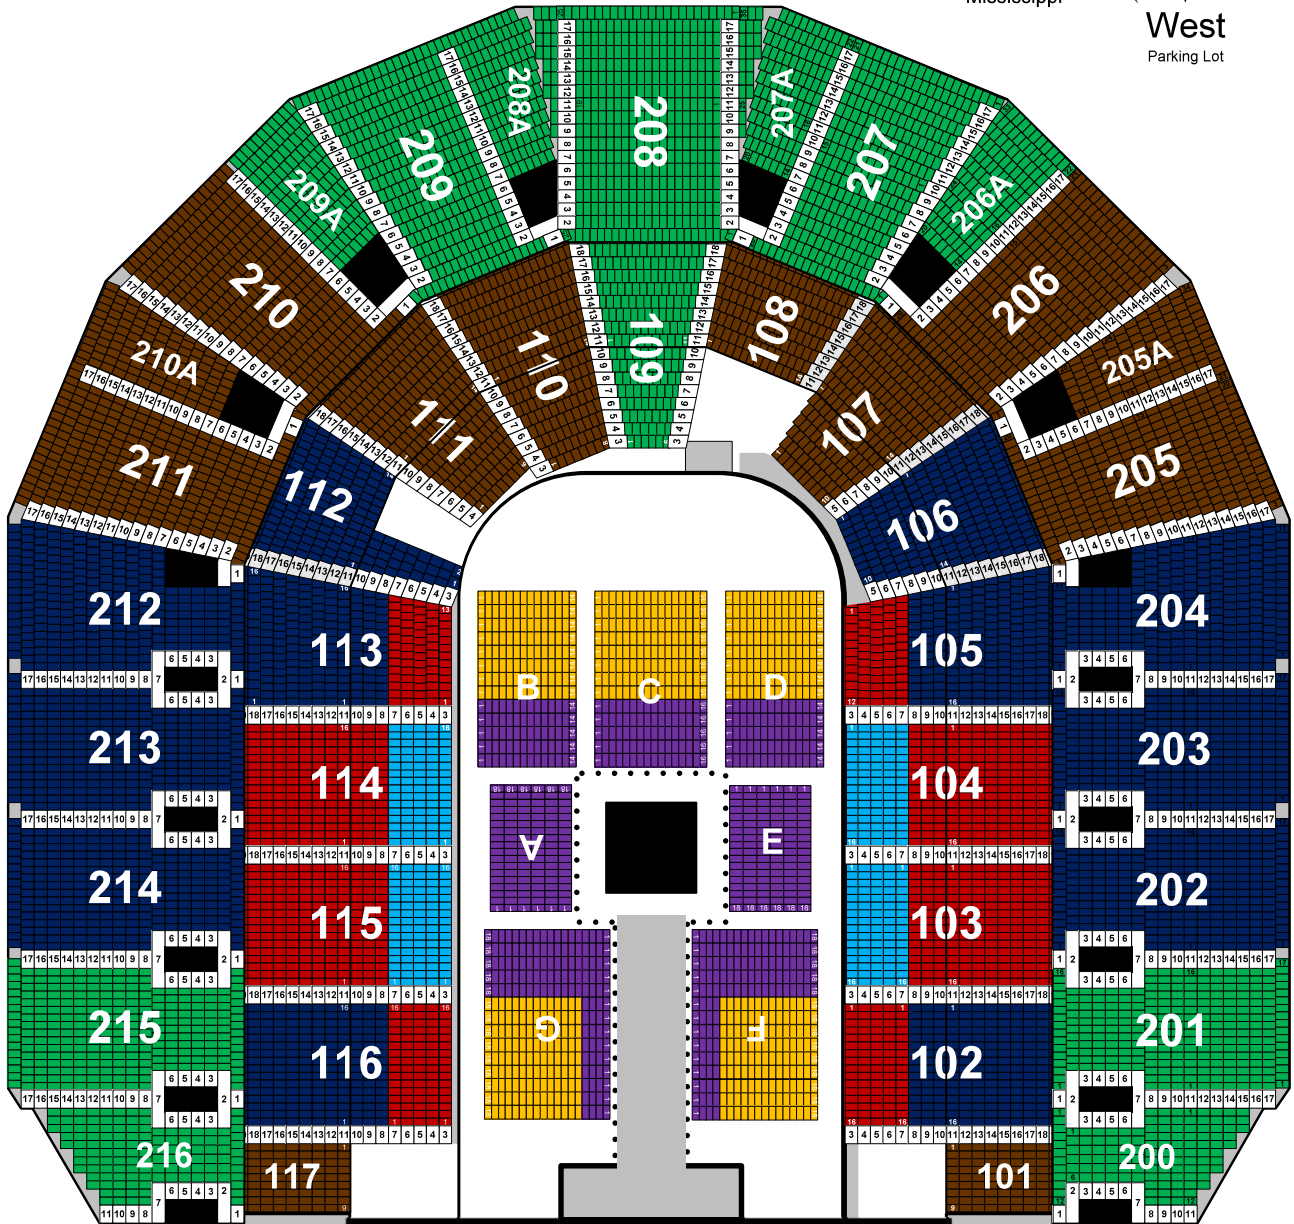

80 FEET							
10'	20'	30'	40'	50'	60'	70'	80'

NORTH  
CONCOURSE  
CLUB

SOUTH  
CONCOURSE  
CLUB

**On Sale  
Friday  
December 10  
10 am**

**ROAD TO  
WRESTLEMANIA**

**Sunday, March 20 - 7 pm**

\$119.50	\$59.50
\$79.50	\$44.50
\$64.50	\$34.50
\$24.50	