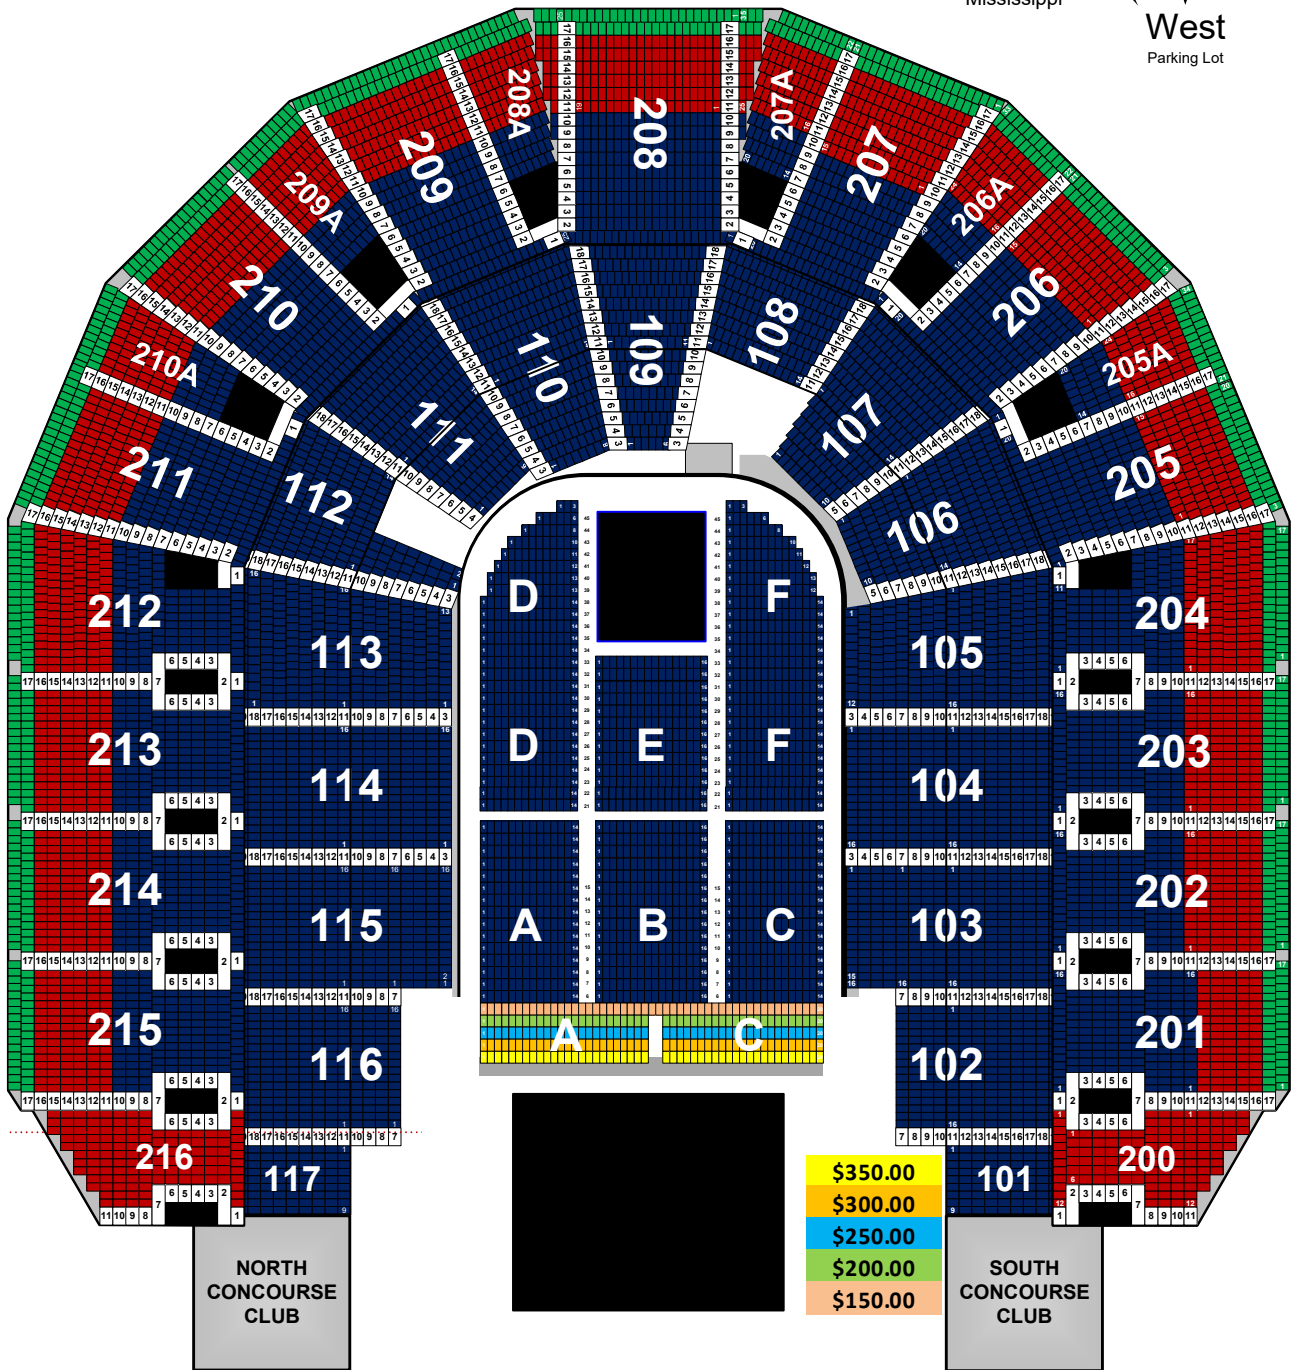

80 FEET							
10'	20'	30'	40'	50'	60'	70'	80'

SMURKCHELLA

Reloaded

Featuring

Lil Durk & Friends

Sunday, August 1

5 pm

On Sale
Saturday
May 29
10 am

\$125

\$85

\$65