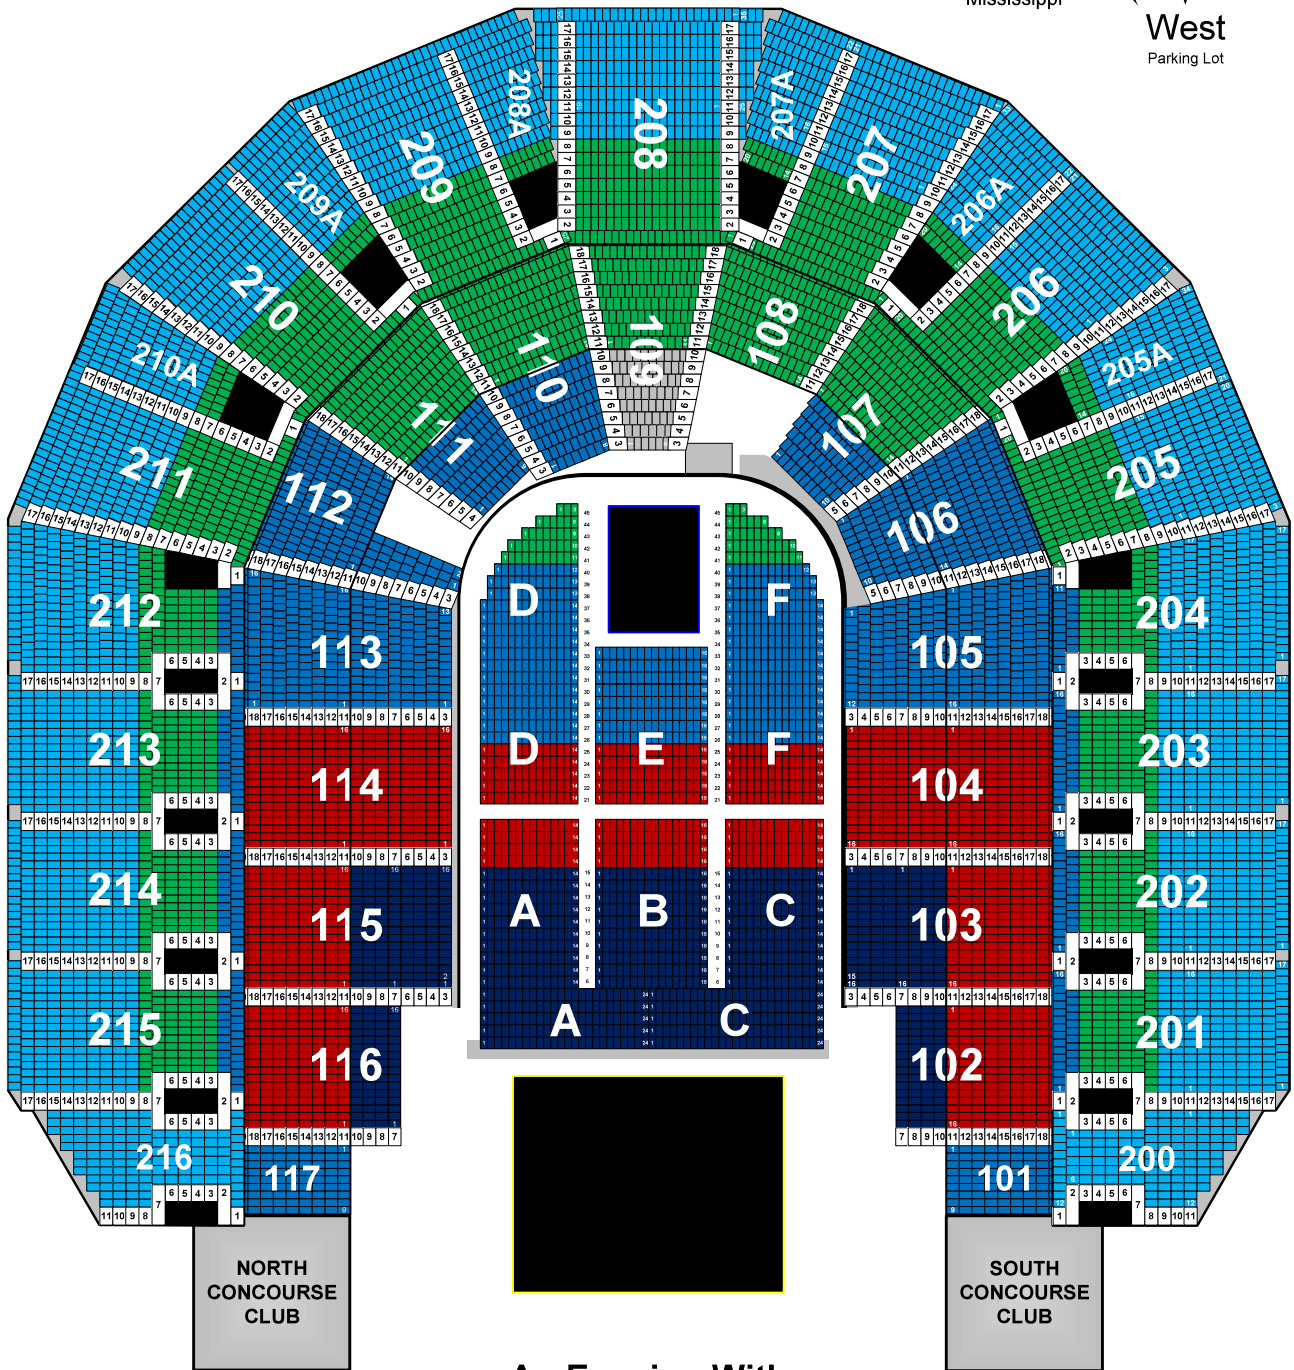

80 FEET							
10'	20'	30'	40'	50'	60'	70'	80'

An Evening With

Santana

Friday, April 15
8:00 pm

On Sale
Friday
December 17
10 am

\$125.50
\$80.00
\$70.00
\$45.50
\$35.50