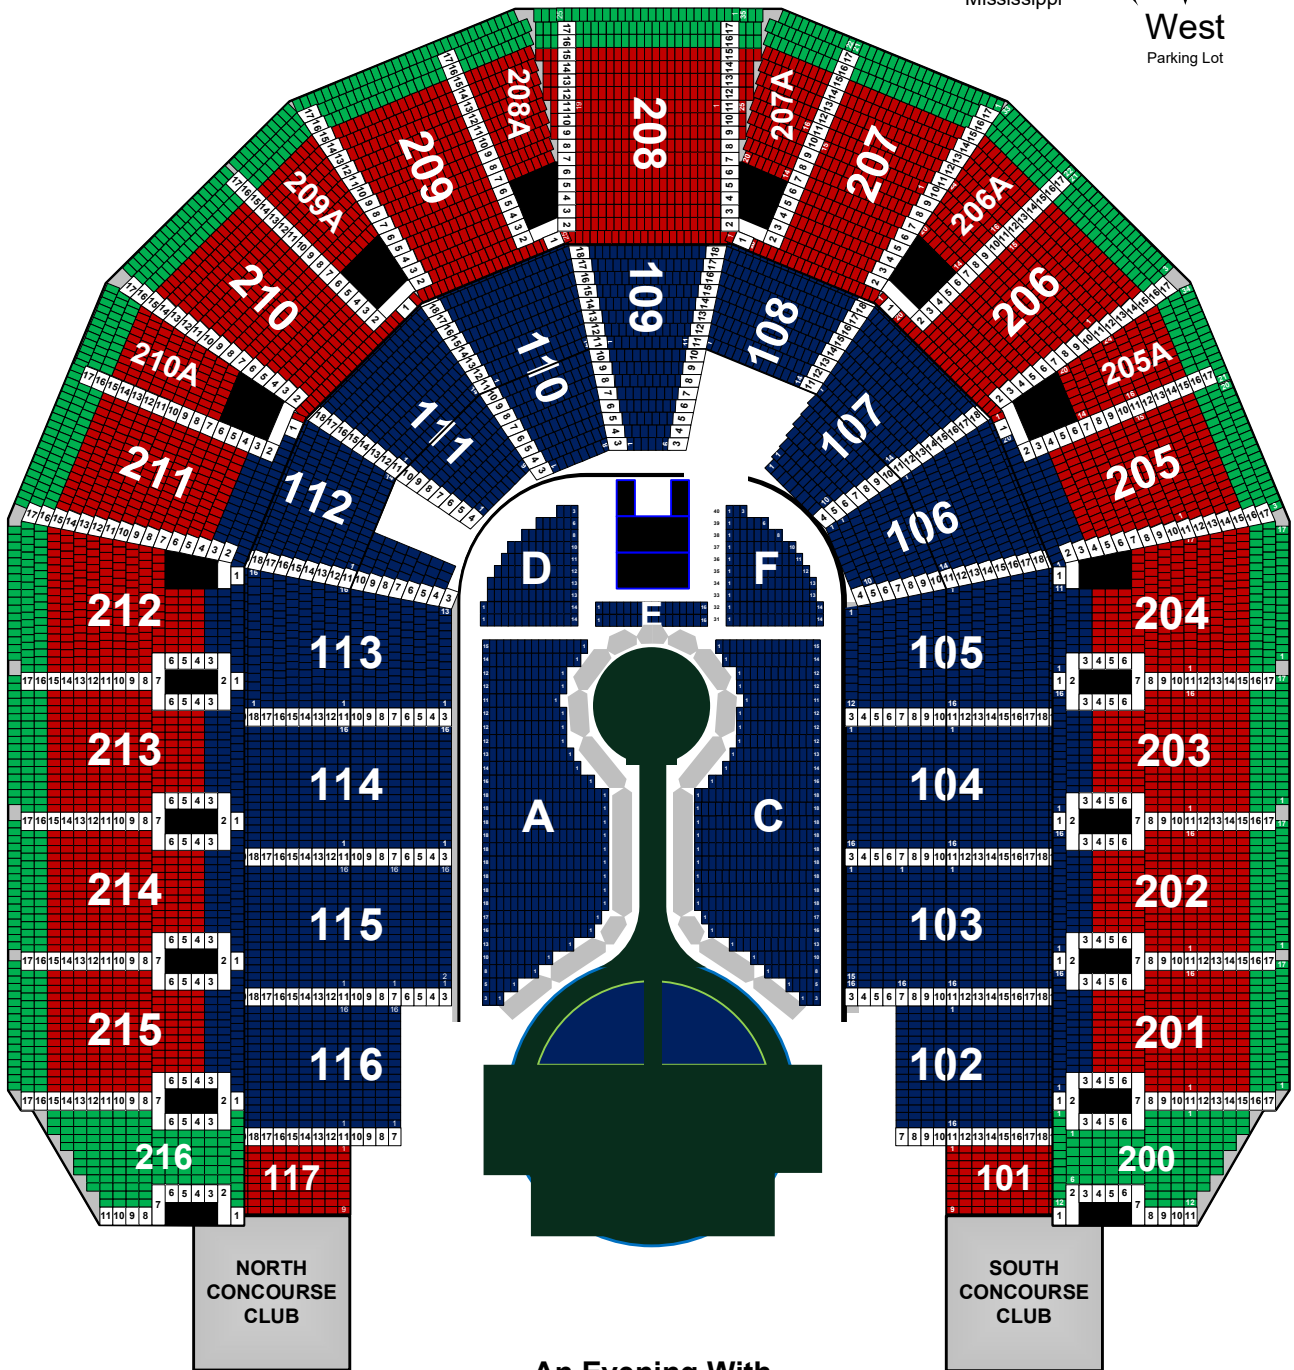

80 FEET							
10'	20'	30'	40'	50'	60'	70'	80'

An Evening With

# Michael Bublé

Rescheduled  
From  
May 14, 2020

Saturday, Feb 20

8:00 pm

\$143

\$88.50

\$68.50