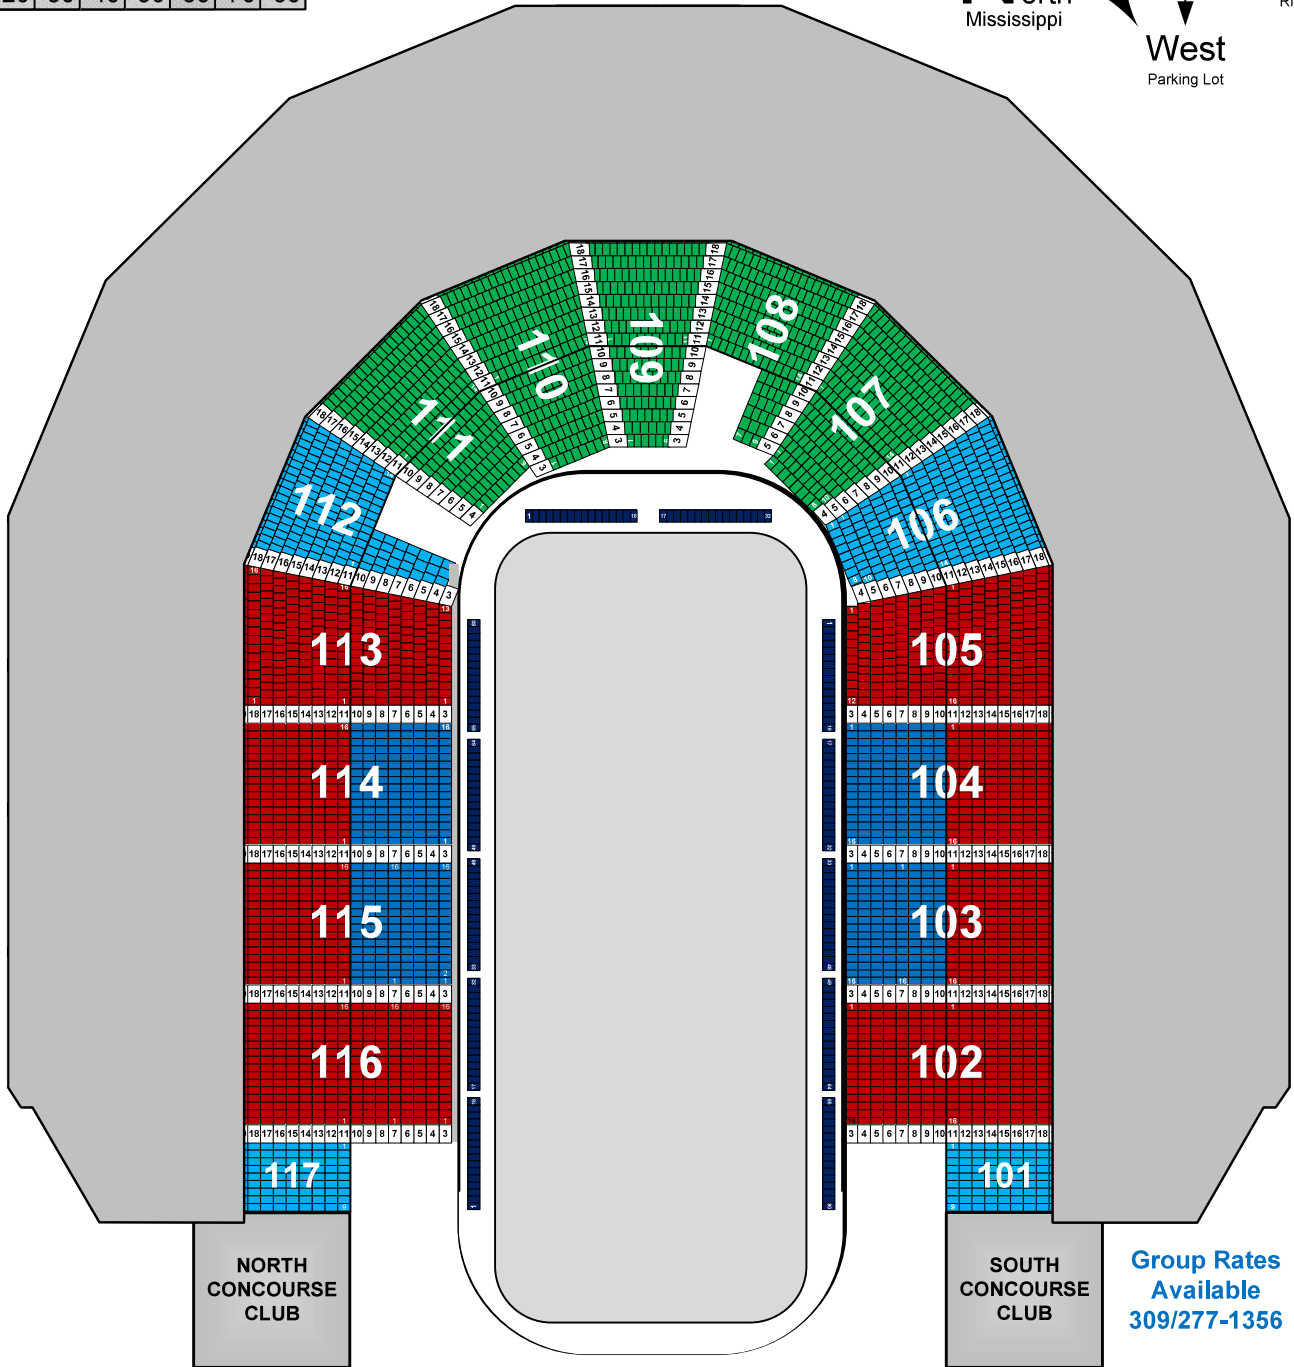

80 FEET							
10	20	30	40	50	60	70	80

On Sale
Monday
October 11
10 am

\$125
\$79
\$59
\$49
\$29