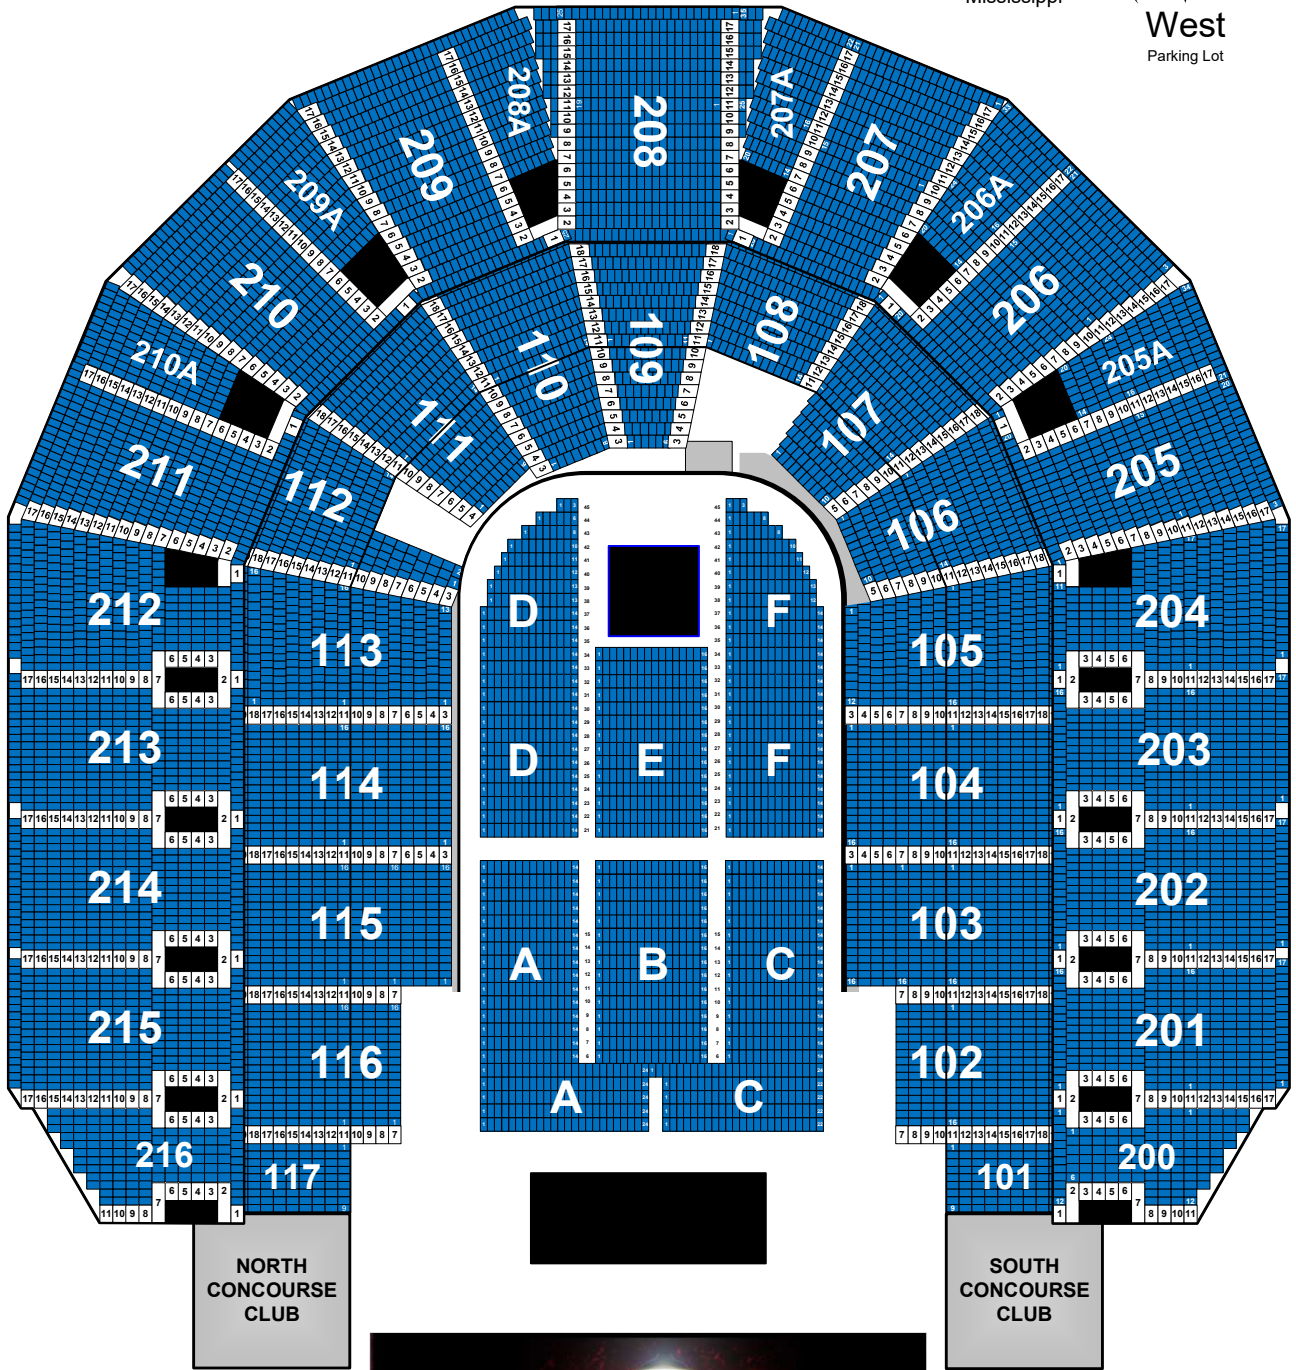

80 FEET							
10'	20'	30'	40'	50'	60'	70'	80'

On Sale
Monday, Oct. 4
10 am

Doors
Open At
4:00 pm

All Seats
\$52.50