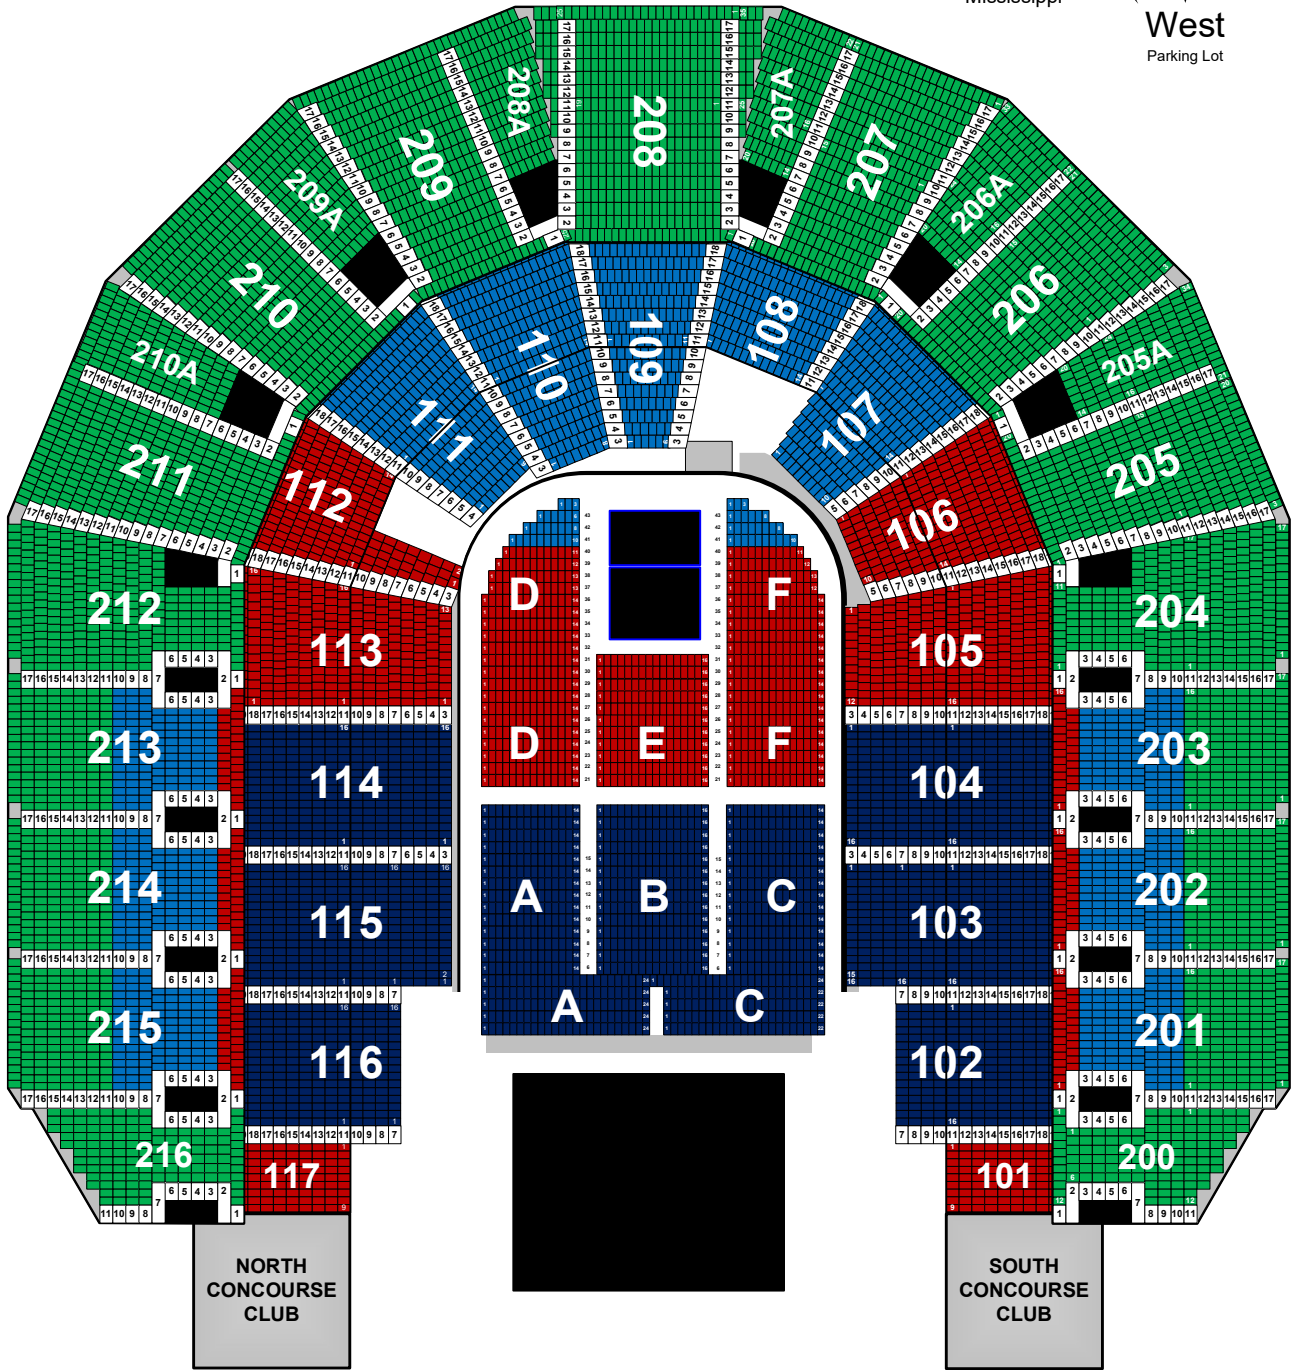

80 FEET							
10'	20'	30'	40'	50'	60'	70'	80'

Matchbox Twenty

On Sale
Friday
January 17
12 Noon

with special guest
The Wallflowers
Sunday, August 23
7:30 pm

- \$85.00**
- \$63.00**
- \$47.00**
- \$35.00**