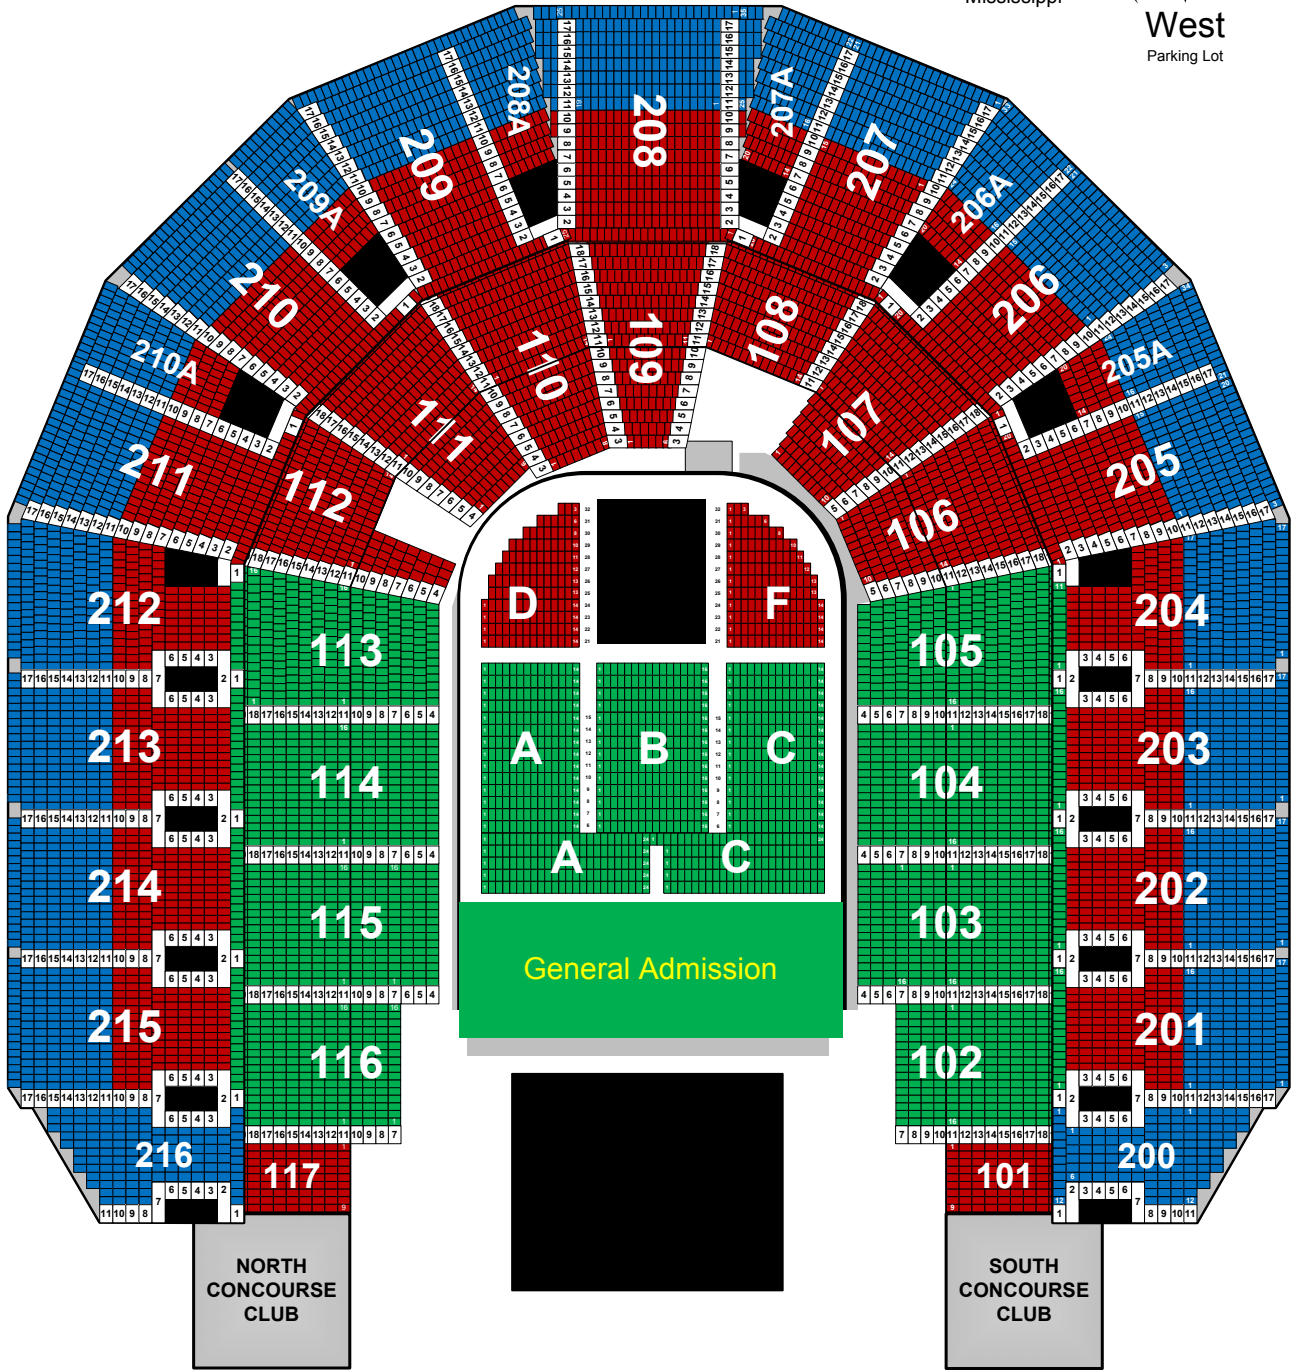

80 FEET							
10'	20'	30'	40'	50'	60'	70'	80'

Godsmack

with special guest

Halestorm

September 22

7:00 pm

On Sale
Friday
June 28
10 am

\$65.00

\$45.00

\$35.00

A limited number of 4-packs are available for **\$99**