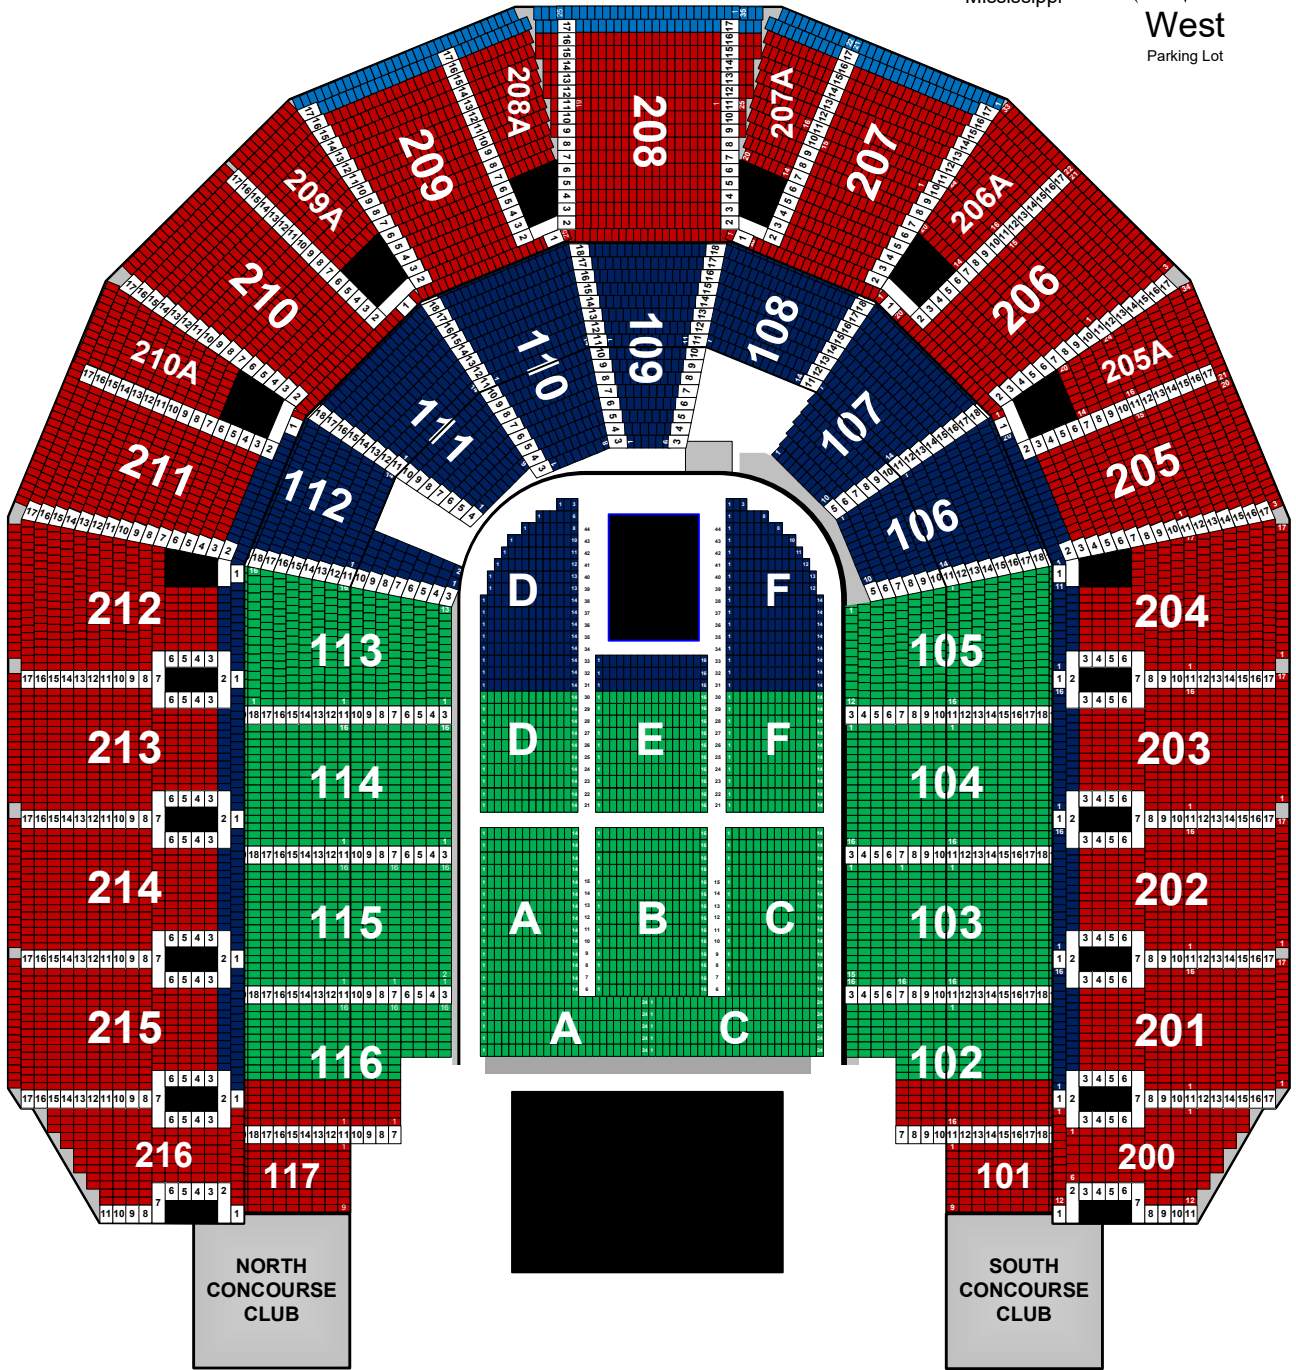

80 FEET							
10'	20'	30'	40'	50'	60'	70'	80'

On Sale
Friday
February 28
10 am

TOOL

June 10
7:30 pm

- \$125**
- \$95**
- \$79.50**
- \$59.50**