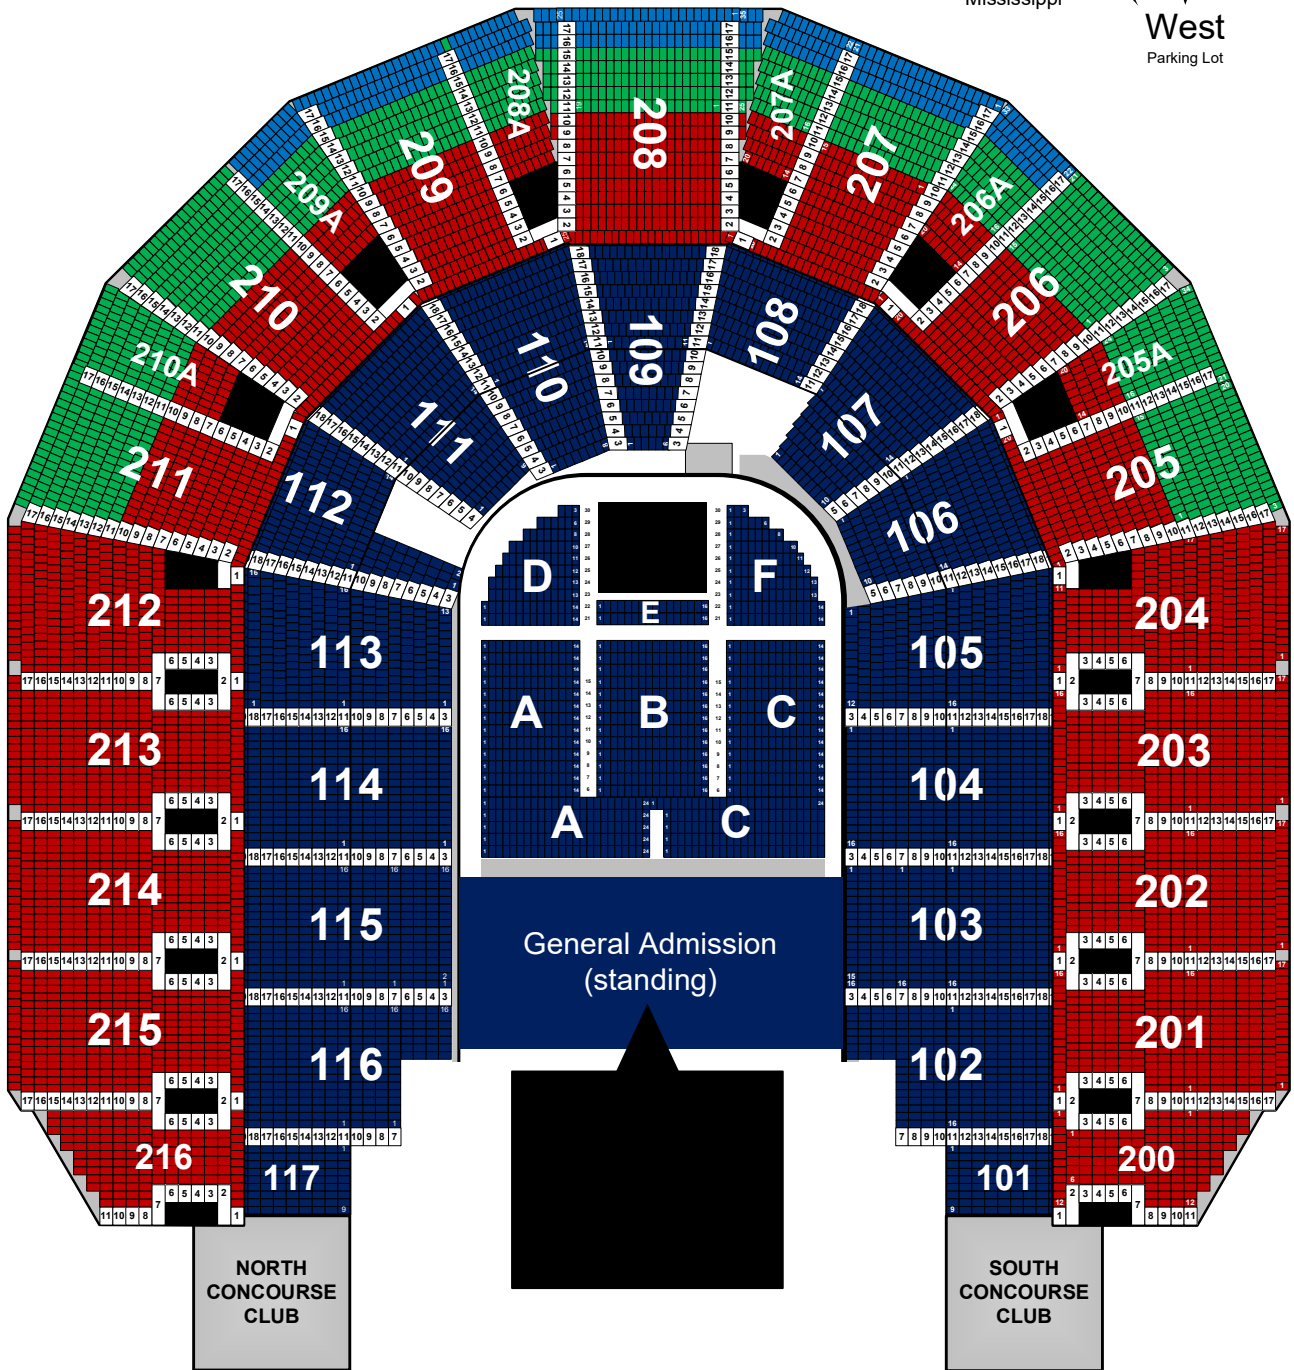

80 FEET							
10'	20'	30'	40'	50'	60'	70'	80'

On Sale
Friday
November 1
10 am

Jason Aldean

with special guest
Morgan Wallen & Riley Green
Thursday, February 13
7:30 pm

- \$95
- \$75
- \$45
- \$35