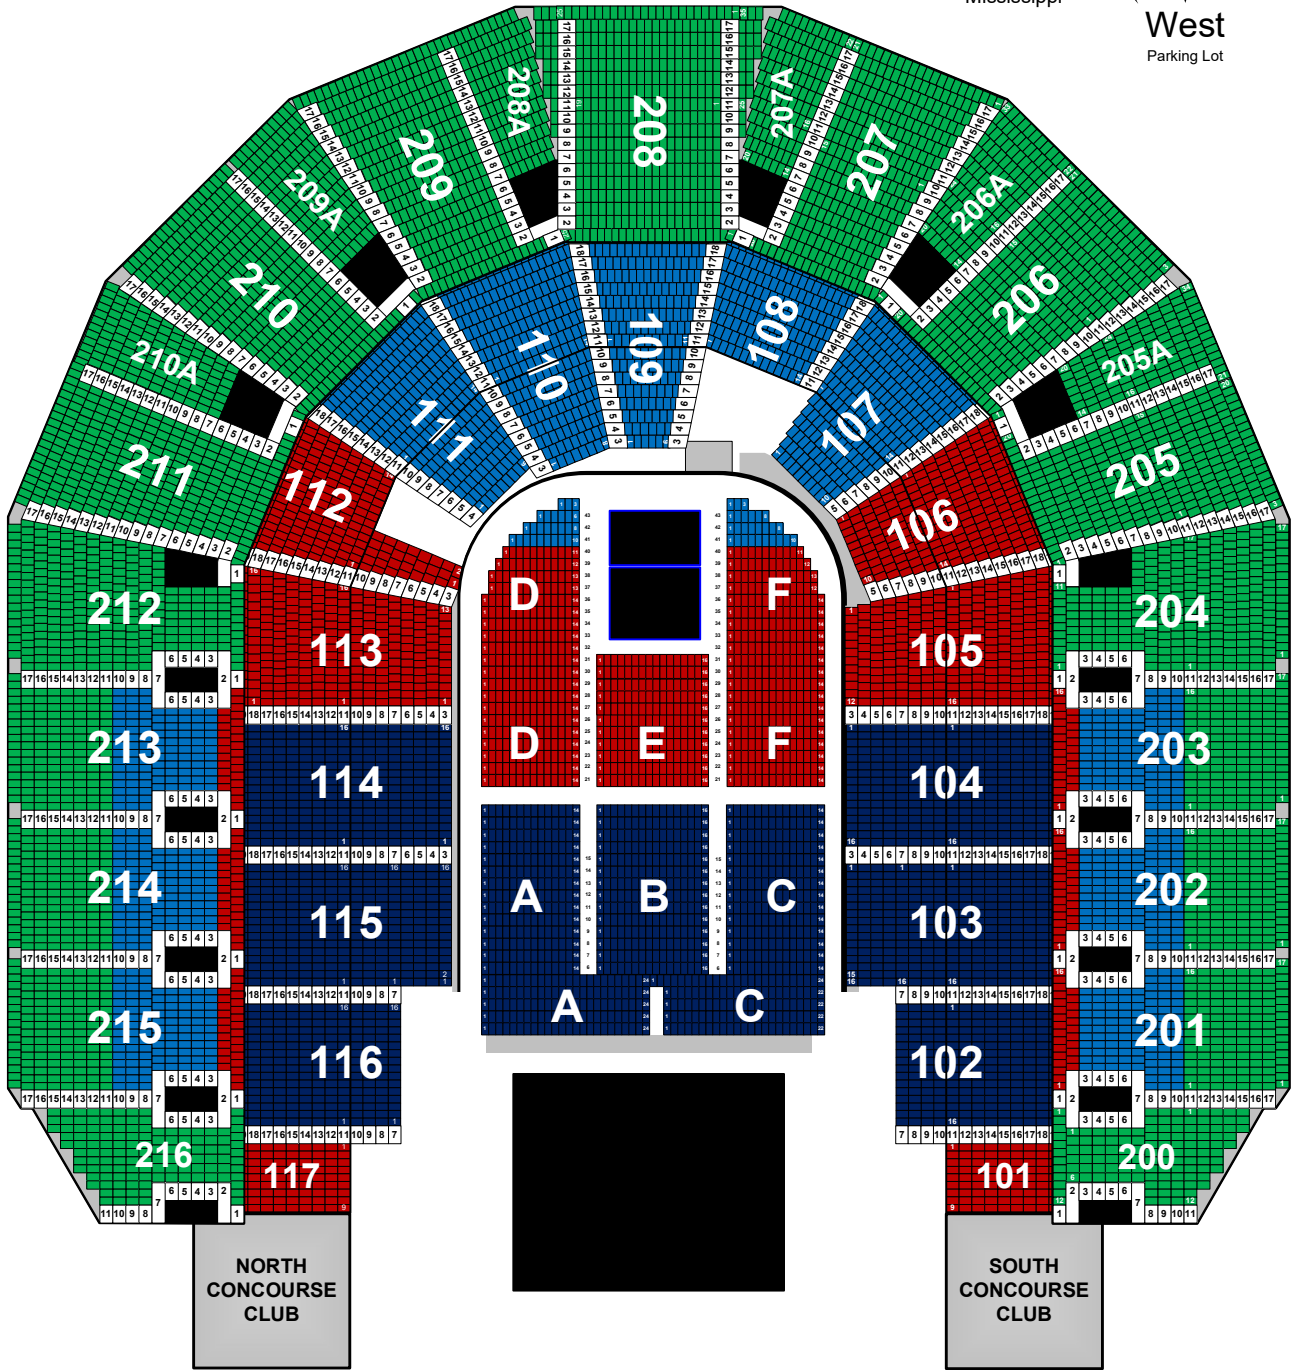

80 FEET							
10'	20'	30'	40'	50'	60'	70'	80'

# Matchbox Twenty

Rescheduled  
from  
August 23, 2020

August 18, 2021  
7:30 pm

- \$85.00**
- \$63.00**
- \$47.00**
- \$35.00**