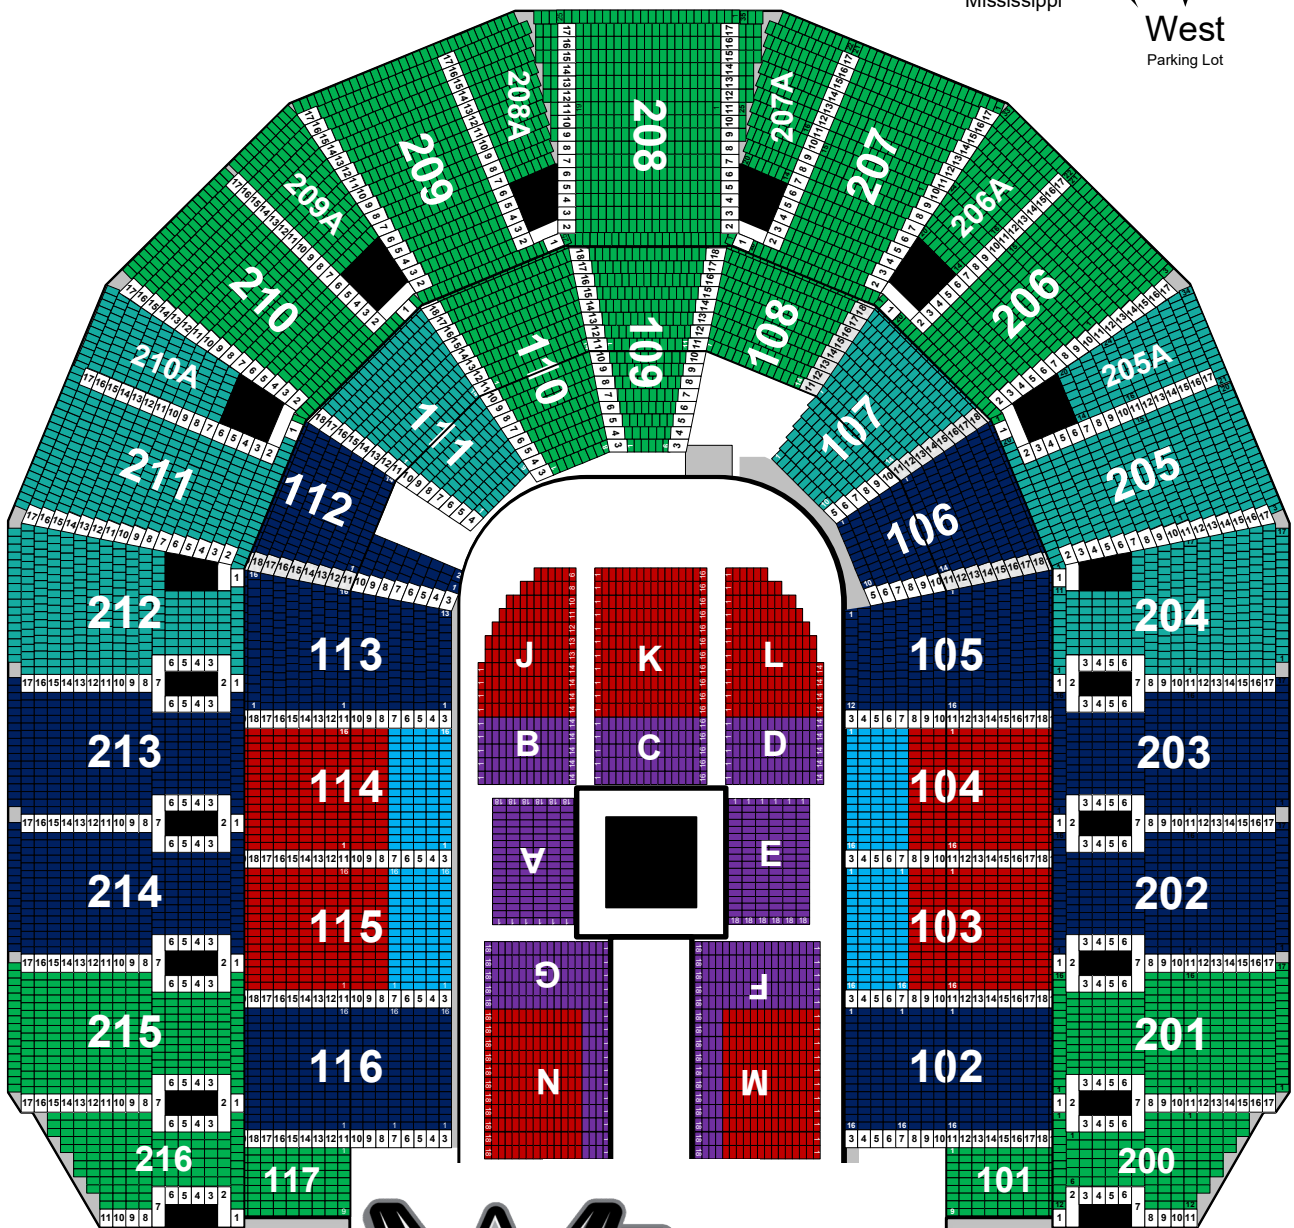

80 FEET							
10'	20'	30'	40'	50'	60'	70'	80'

On Sale
Friday
December 13
10 am

Sunday, March 29
7:00 pm

		\$113.50
\$38.50	\$78.50	\$58.50
	\$28.50	\$18.50