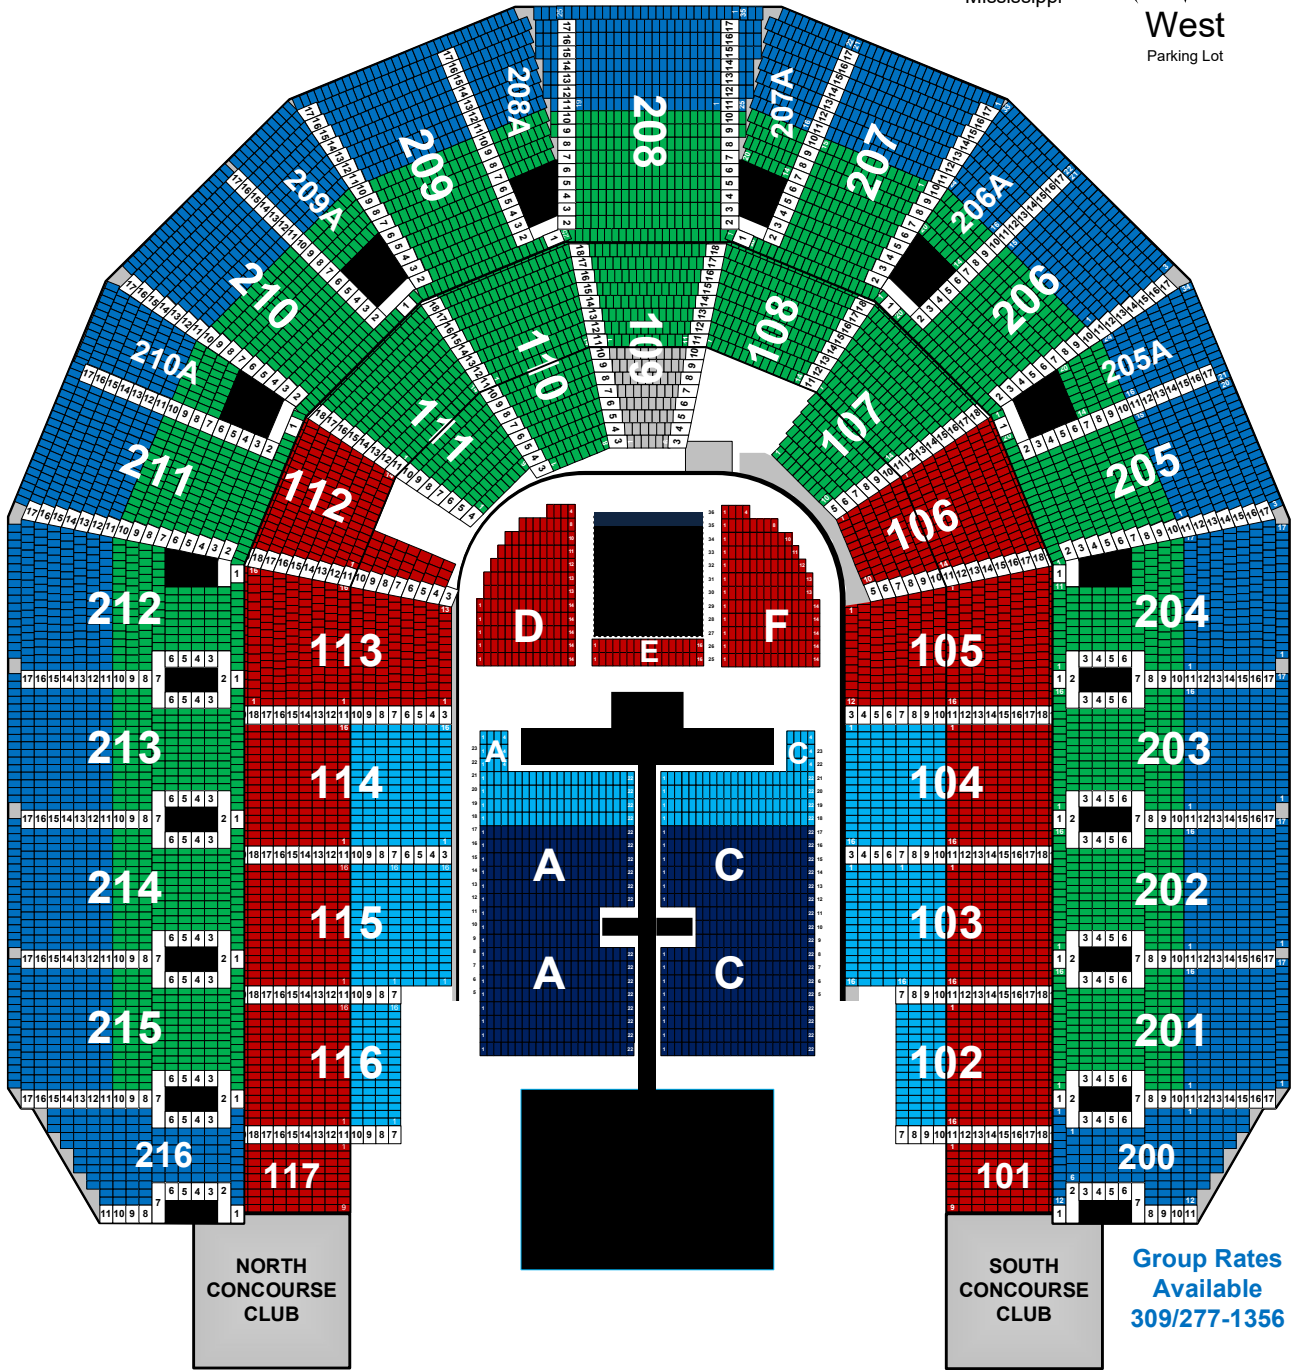

80 FEET							
10'	20'	30'	40'	50'	60'	70'	80'

Group Rates Available  
309/277-1356

Show is rescheduled from  
March 20, 2020

# TOBY MAC

Friday, August 7  
7:00 pm

- \$92.75
- \$72.75
- \$42.75
- \$32.75
- \$22.75