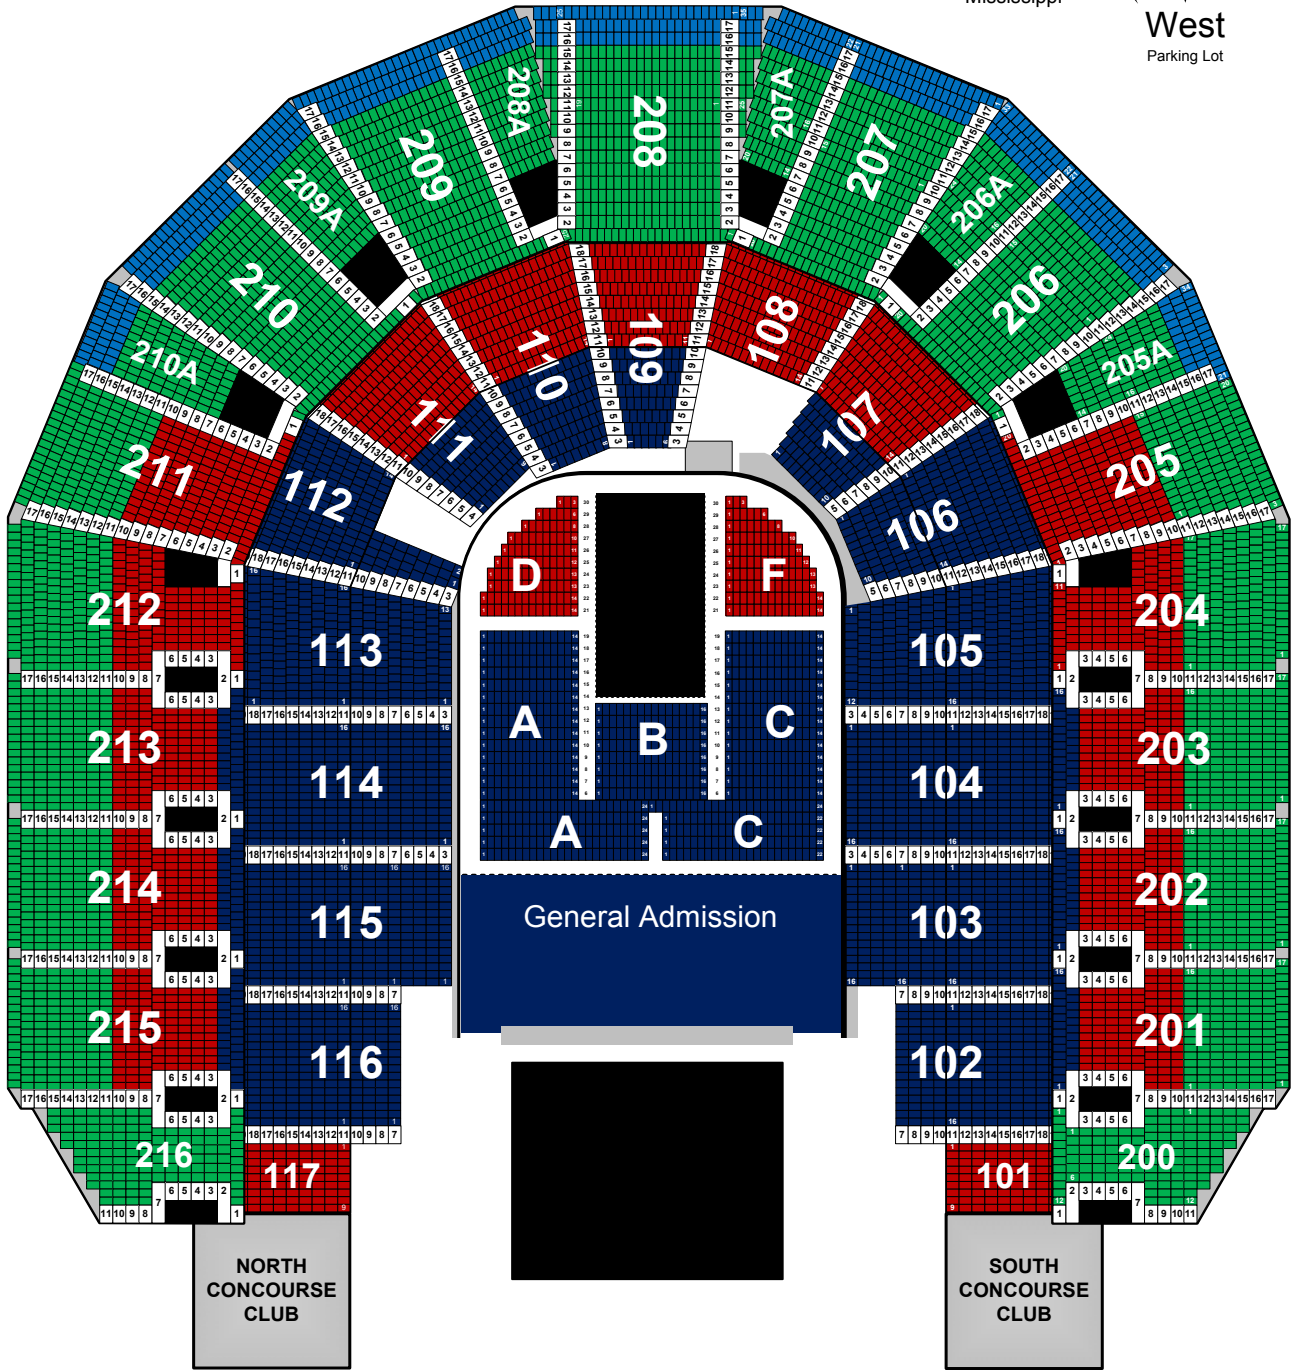

80 FEET							
10'	20'	30'	40'	50'	60'	70'	80'

Miranda Lambert

with special guests

Elle King

Pistol Annies * Ashley McBride

Thursday, October 24

7:00 pm

On Sale
Friday
April 26
10 am

\$93.75

\$83.75

\$53.75

\$38.75